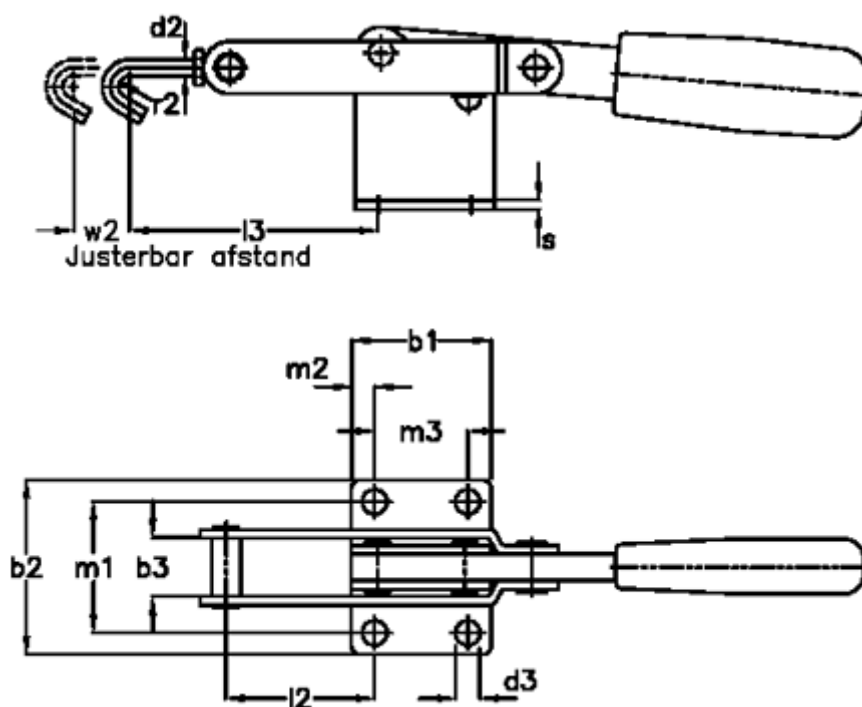

Article number: 201334059

Description: E+G Klee hook clamp GN 850-200-TF  
with pulling hook

## Measures

a1 = 37	h1	= 49.0	m3	= 19.0
a2 = 29	h2	= 16	r1	= 102
b1 = 35	Holding force N	= 2000	r2	= 5
b2 = 45	l1	= 202	s	= 3
b3 = 18	l2	= 51	Size	= 200
d1 = 10	l3	= 93.0	w1	= 100
d2 = 8	m1	= 32.0	w2 adjustable range	= 20
d3 = 6.5	m2	= 8.0		